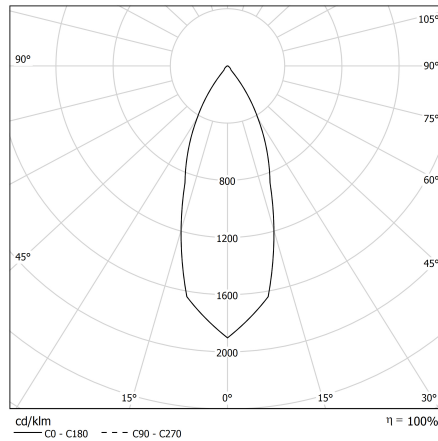

HALL LED PRO Mini

Diameter 76mm. CRI>90.

CODE		FLUX	SIZE	CERTIFICATIONS
38VT10L49040	10W 40° 4000K	886lm	76mm	CE IP44 A

Optics

Anti dazzle design, CUT OFF > 30°.
Pc louver.
40° beam angles.

Specifications

LED CoB technology;
CRI>90;
Mac Adams 3;
Life Time: L80/B10 >50.000h;
5 years complete warranty;
Eye safety: RG0/RG1 in accordance with EN62471:2009