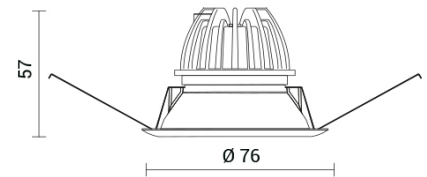

HALL LED PRO Mini

Diameter 76mm. CRI>90.

CODE		FLUX	SIZE	CERTIFICATIONS
38VT10L49040	10W 40° 4000K	886lm	76mm	CE IP44 A

Optics

Anti dazzle design, CUT OFF > 30°.
Pc louver.
40° beam angles.

Specifications

LED CoB technology;
CRI>90;
Mac Adams 3;
Life Time: L80/B10 >50.000h;
5 years complete warranty;
Eye safety: RG0/RG1 in accordance with EN62471:2009